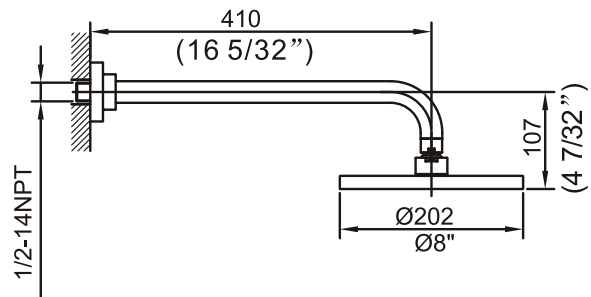

**34-100-CR**

Shower arm with 8" rainshower head

Features:

- ▶ Brass material
- ▶ Flow Rate: 2.5 GPM
- ▶ Factory tested
- ▶ cUPC Certified

Available Finishes:

- ▶ Polished Chrome