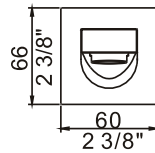

32-159-CR

Tub Spout

Features:

- ▶ Brass Construction
- ▶ Screw on Tub Spout
- ▶ Flow Rate: 2.5 GPM
- ▶ Factory tested
- ▶ cUPC Certified

Available Finishes:

- ▶ Polished Chrome