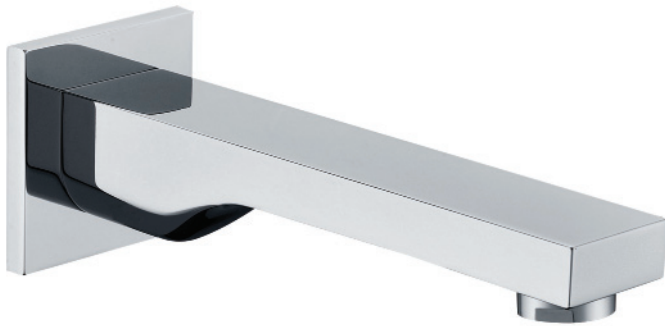

32-159-CR

Tub Spout

Features:

- ▶ Brass Construction
- ▶ Screw on Tub Spout
- ▶ Flow Rate: 2.5 GPM
- ▶ Factory tested
- ▶ cUPC Certified

Available Finishes:

- ▶ Polished Chrome