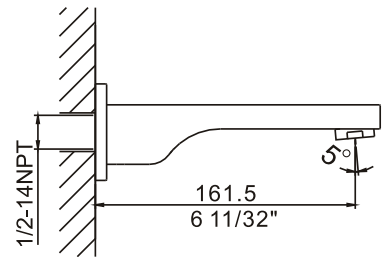

32-159-CR

Tub Spout

Features:

- ▶ Brass Construction
- ▶ Screw on Tub Spout
- ▶ Flow Rate: 2.5 GPM
- ▶ Factory tested
- ▶ cUPC Certified

Available Finishes:

- ▶ Polished Chrome