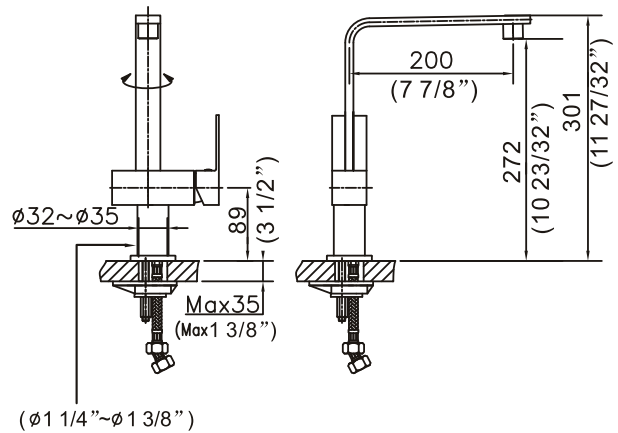

### 32-133-CR

#### Single Lever Sink Mixer

##### Features:

- ▶ Single lever multi function
- ▶ Ceramic Disk Cartridge
- ▶ Braided supply lines included
- ▶ Flow Rate: 1.8~2.2 GPM
- ▶ Factory pressure tested
- ▶ cUPC Certified