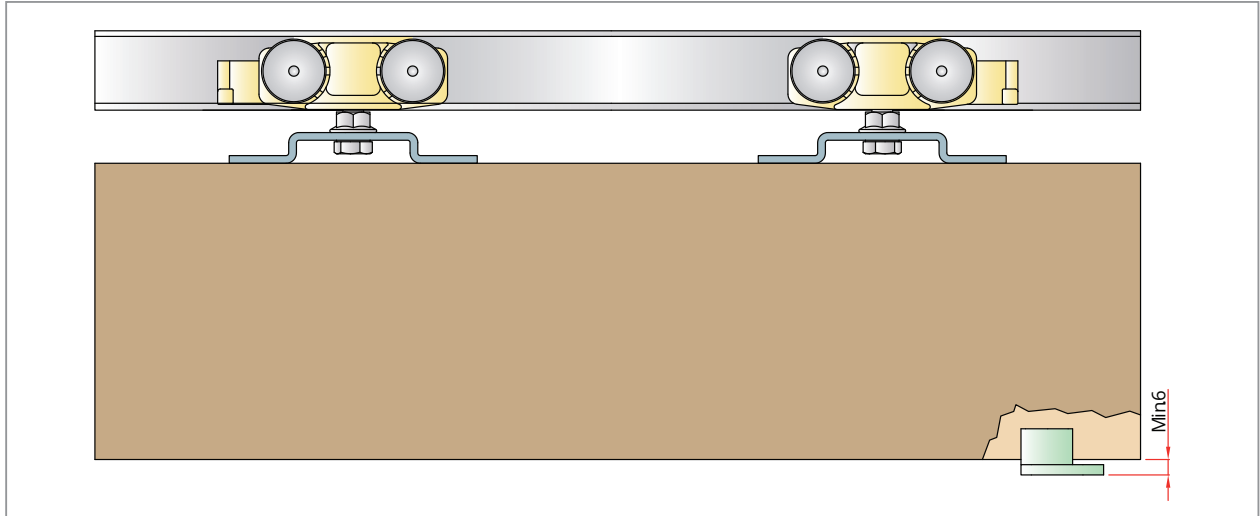

Sliding Wood Doors

Sliding systems and accessories for wooden doors

Slides with standard bracket

Kit with tracks for doors up to 60 kg with regular stop

FOR DOORS MIN 700 MM/28"

KIT IN BOX 

60SR

Art.60/T Art.60/T

ART.1259

ART.1560 FOR 1 3/4" DOORS

SIZE DESCRIPTION

SIDE VIEW TOP OF DOOR

OPTIONALS

ART.1586 ALUMINUM GUIDE

ART.1587 ROLLER GUIDE

ART.266 RUBBER COVER FOR ART.1259