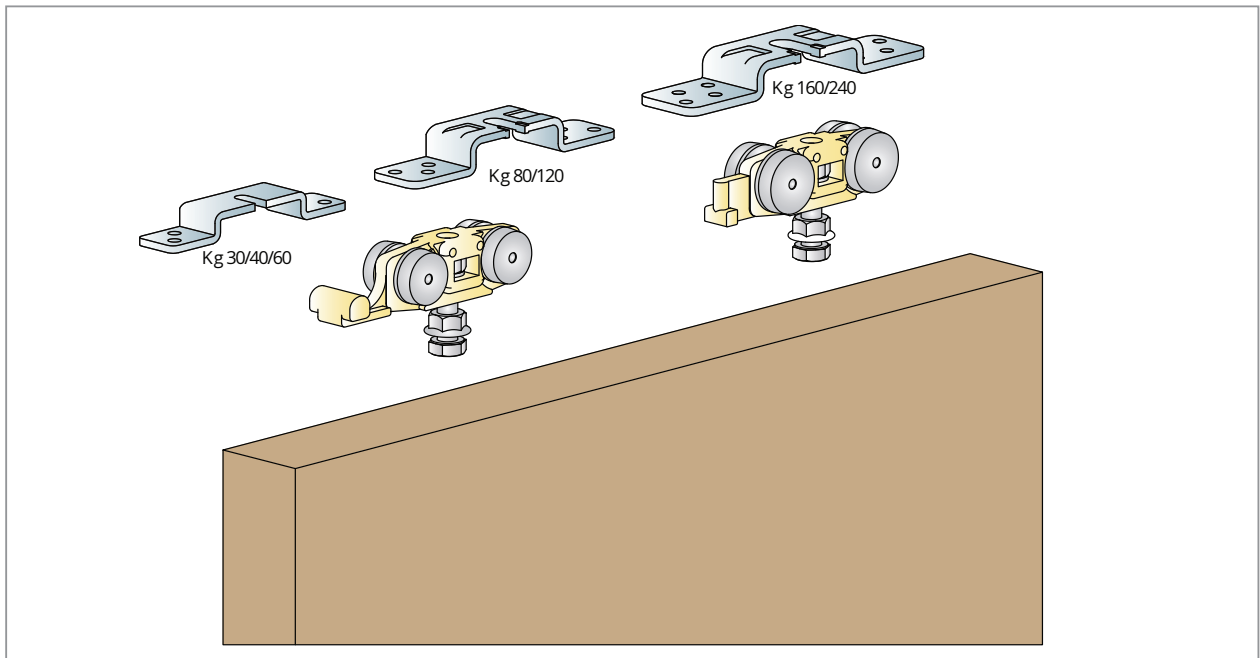

Sliding Wood Doors

Sliding systems and accessories for wooden doors

Slides with standard bracket

Kit with tracks for doors up to 60 kg with regular stop

FOR DOORS MIN 700 MM/28"

KIT IN BOX 

60SR

Art.60/T Art.60/T

ART.1259

ART.1560 FOR 1 3/4" DOORS

SIZE DESCRIPTION

SIDE VIEW TOP OF DOOR

OPTIONALS

ART.1586 ALUMINUM GUIDE

ART.1587 ROLLER GUIDE

ART.266 RUBBER COVER FOR ART.1259