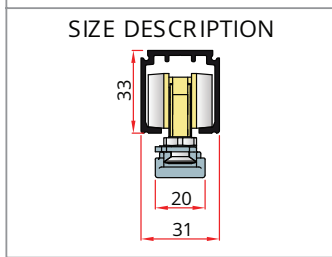

OPTIONAL TRACKS

SPECIFICATION

STANDARD TRACK	OPTIONAL TRACKS				TRACK LENGTH	SLIDING KIT	FOR BI PARTING	OPTIONAL FASCIA	OPTIONAL GUIDES
1280	1259	1700-10	1285	1560	1525/60"	ETD120A	2 DR	1380/1391	1586-1587
1280	1259	1700-10	1285	1560	1625/64"	ETD120A	2 DR	1380/1391	1586-1587
1280	1259	1700-10	1285	1560	1830/72"	ETD120A	2 DR	1380/1391	1586-1587
1280	1259	1700-10	1285	1560	2135/84"	ETD120A	2 DR	1380/1391	1586-1587
1280	1259	1700-10	1285	1560	2440/96"	ETD120A	2 DR	1380/1391	1586-1587
1280	1259	1700-10	1285	1560	3050/120"	ETD120A	2 DR	1380/1391	1586-1587