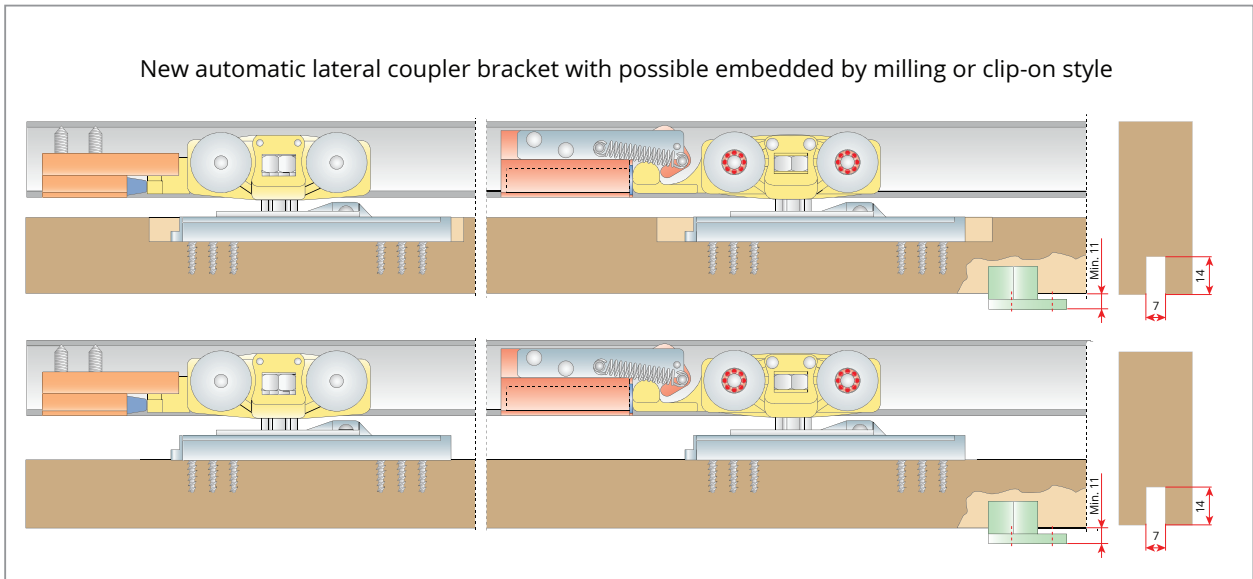

## Sliding Wood Doors

Sliding systems and accessories for wooden doors

Slides with lateral automatic clamp

**PATENTED**

Slides with lateral automatic clamp

**PATENTED**

Kit with tracks for doors up to 60 kg with regular stop