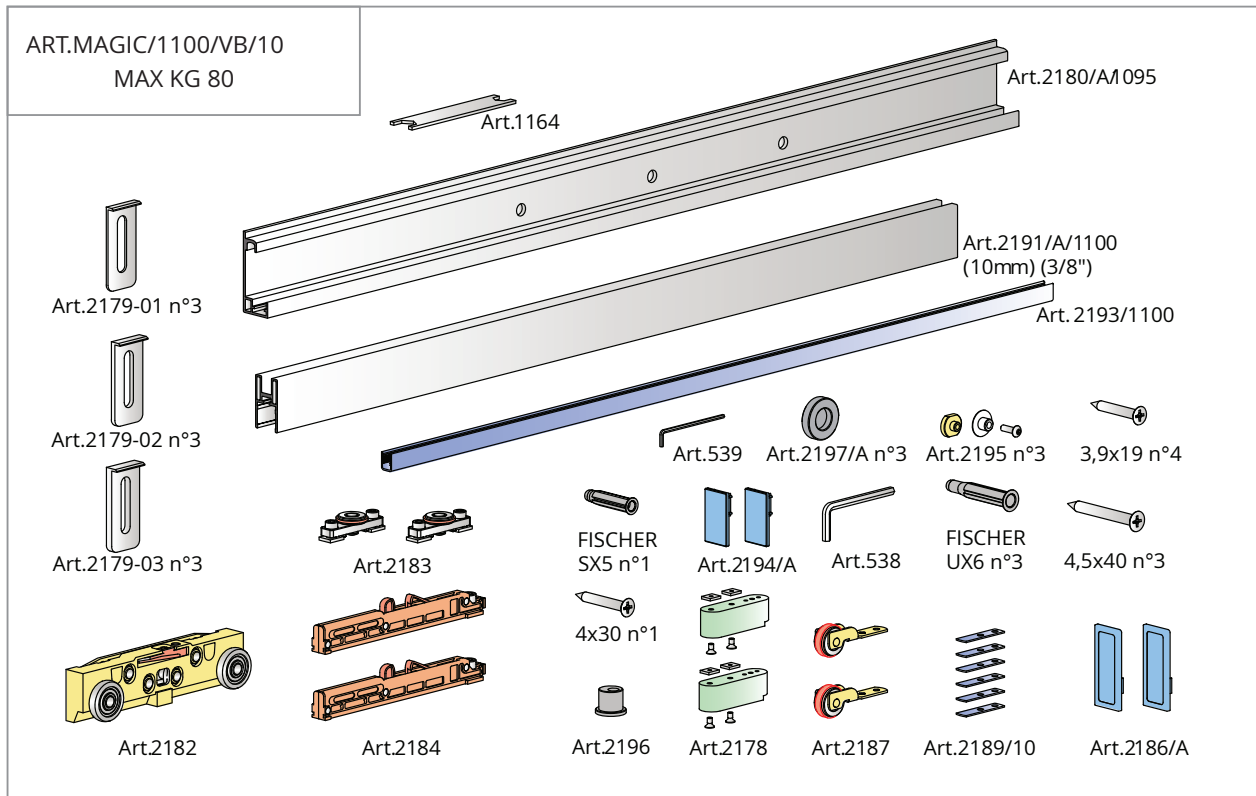

Magic Model

Patented concealed mechanism for sliding glass doors

Glass Magic with studs

Glass Magic with band

KIT and glass accessories 8mm-10mm (3/8")

Description of processes

Description of sizes and capacities

Placing accessories

Placing accessories

Placing accessories

Installation