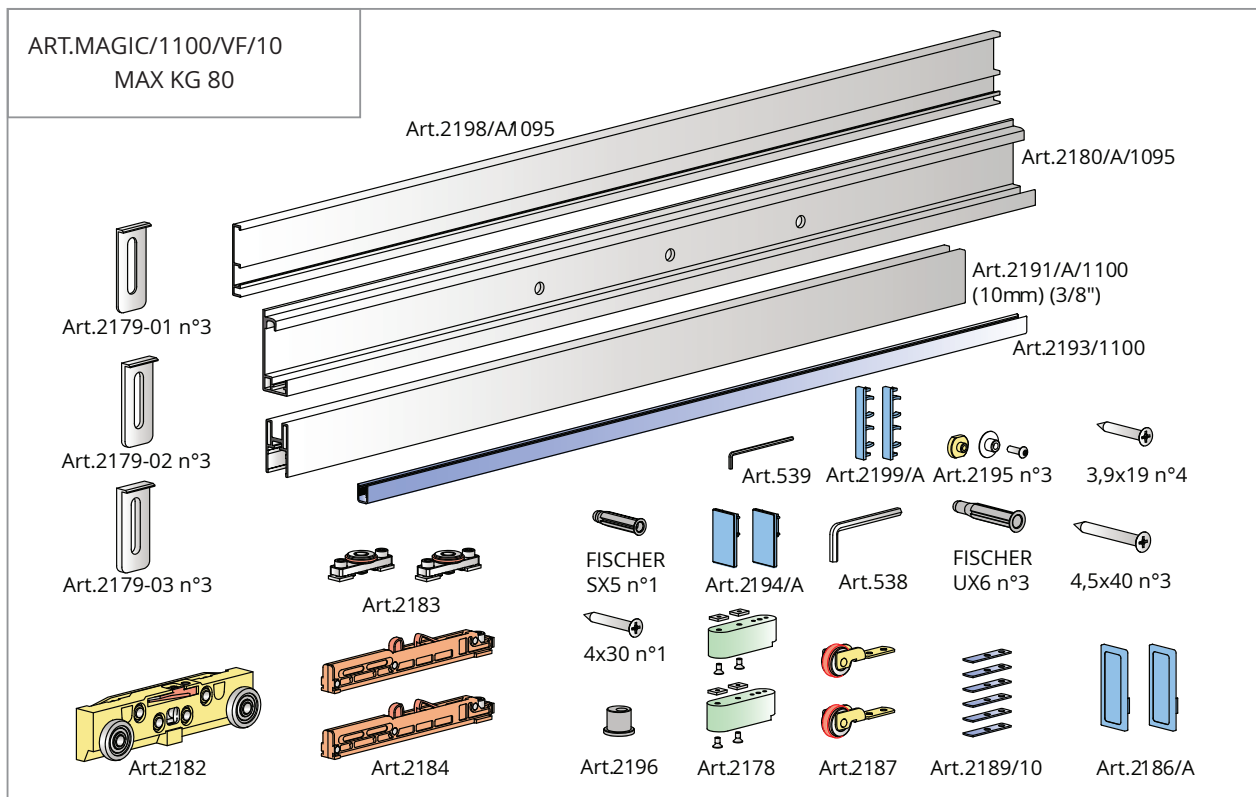

Magic Model

Patented concealed mechanism for sliding glass doors

Glass Magic with studs

Glass Magic with band

KIT and glass accessories 8mm-10mm (3/8")

Description of processes

Description of sizes and capacities

Placing accessories

Placing accessories

Placing accessories

Installation