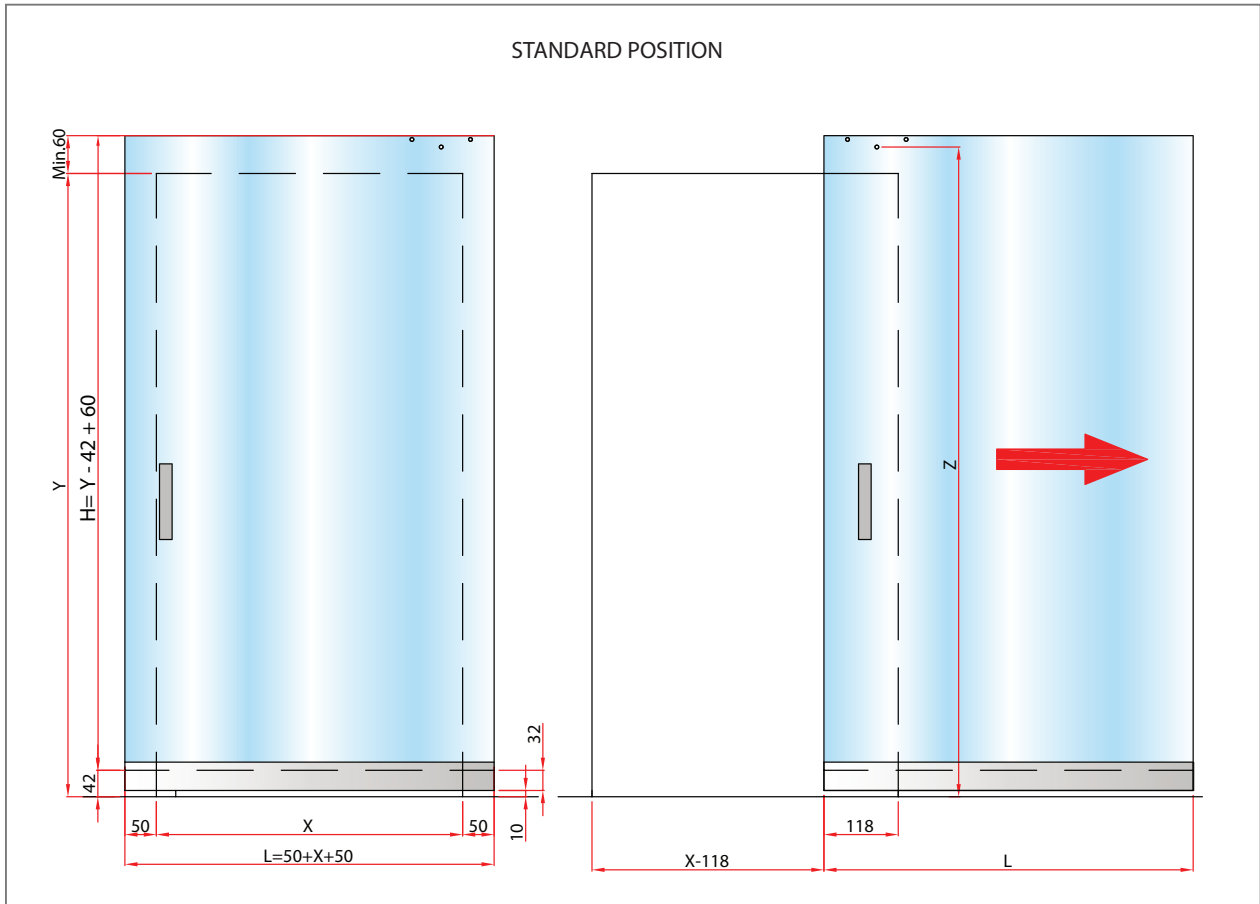

Placing accessories