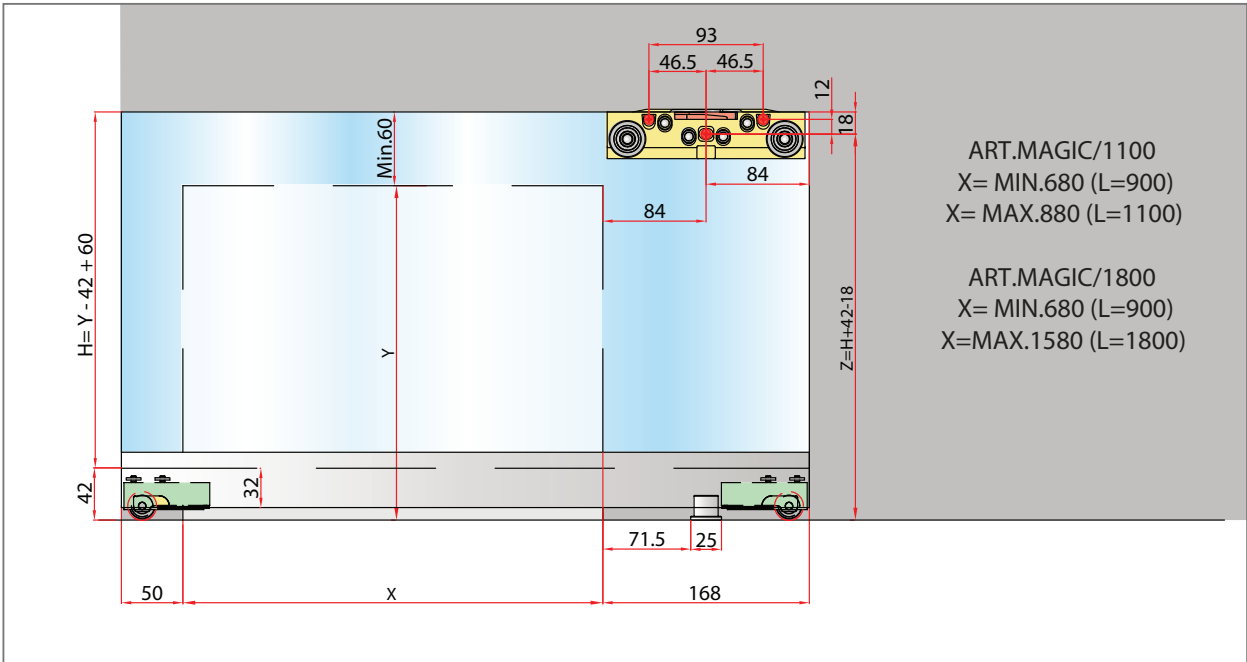

Placing accessories