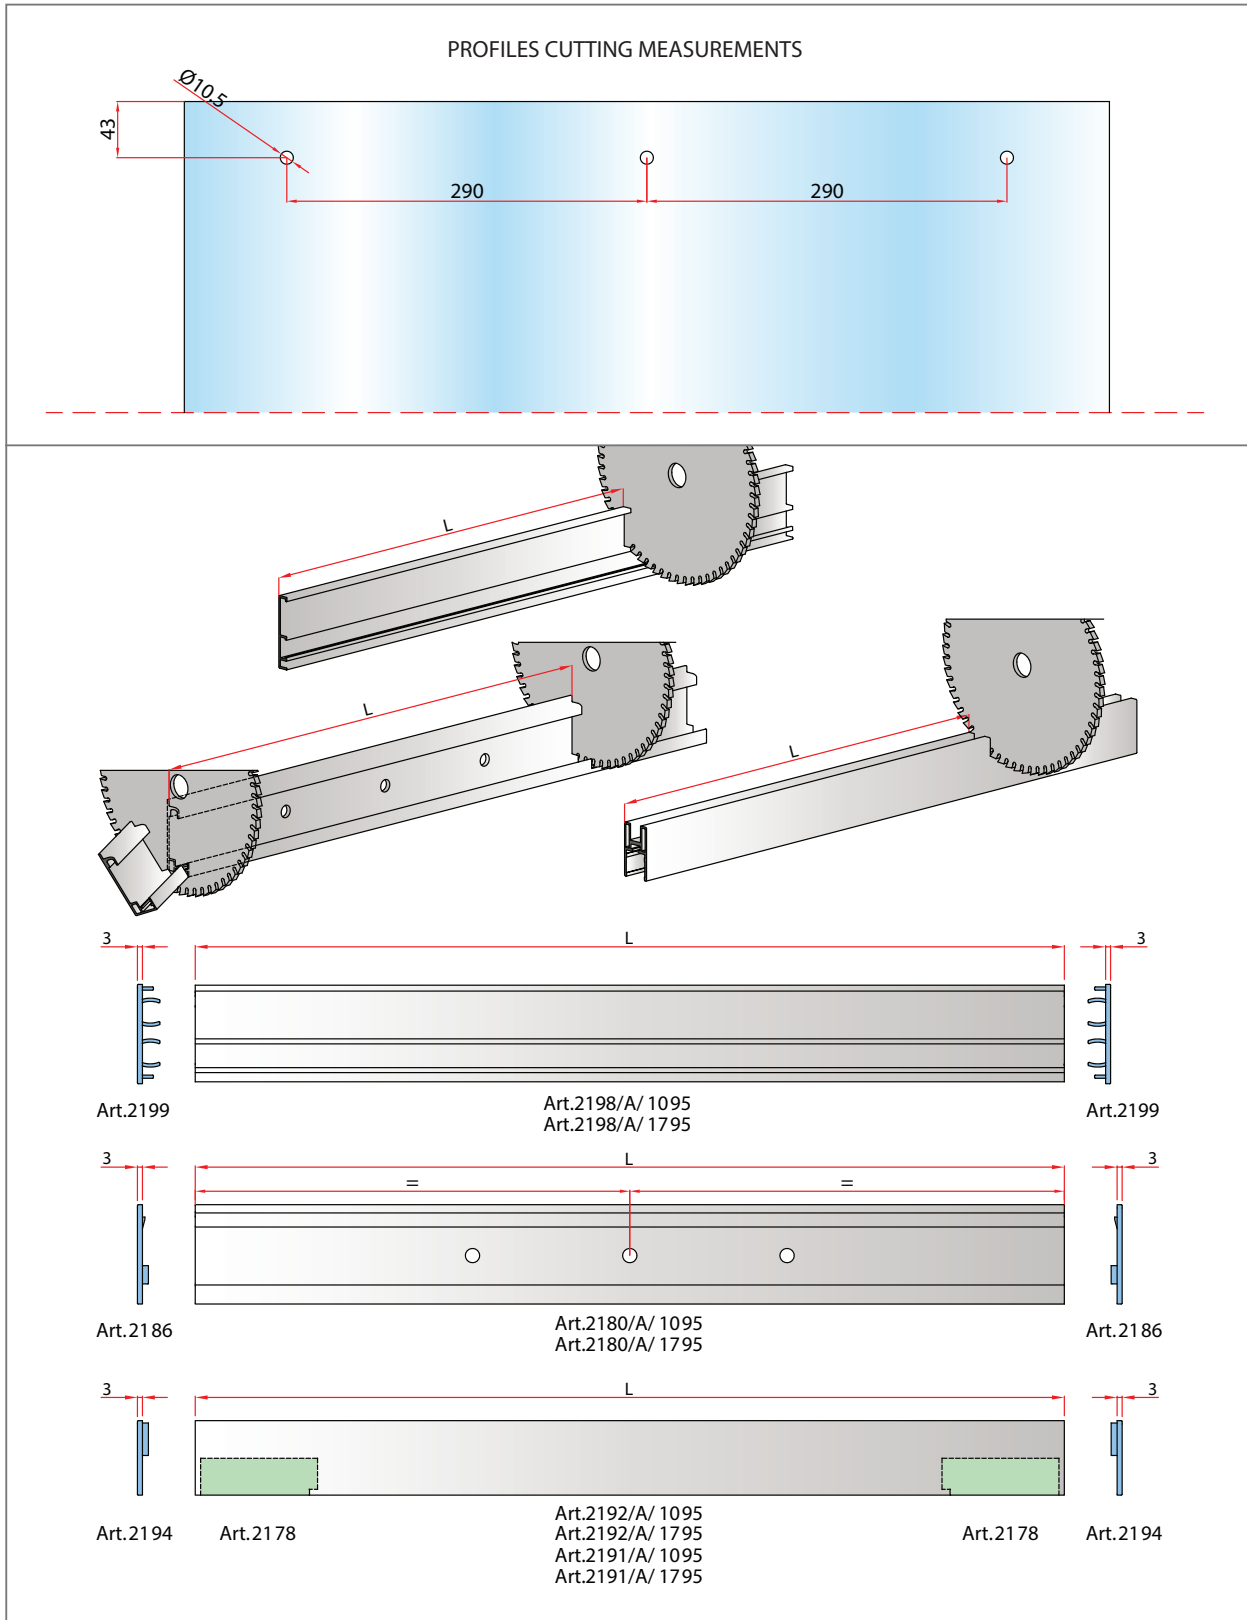

Magic Model

Patented concealed mechanism for sliding glass doors

Glass Magic with studs

Glass Magic with band

KIT and glass accessories 8mm-10mm (3/8")

Description of processes

Description of sizes and capacities

Placing accessories

Placing accessories

Placing accessories

Installation