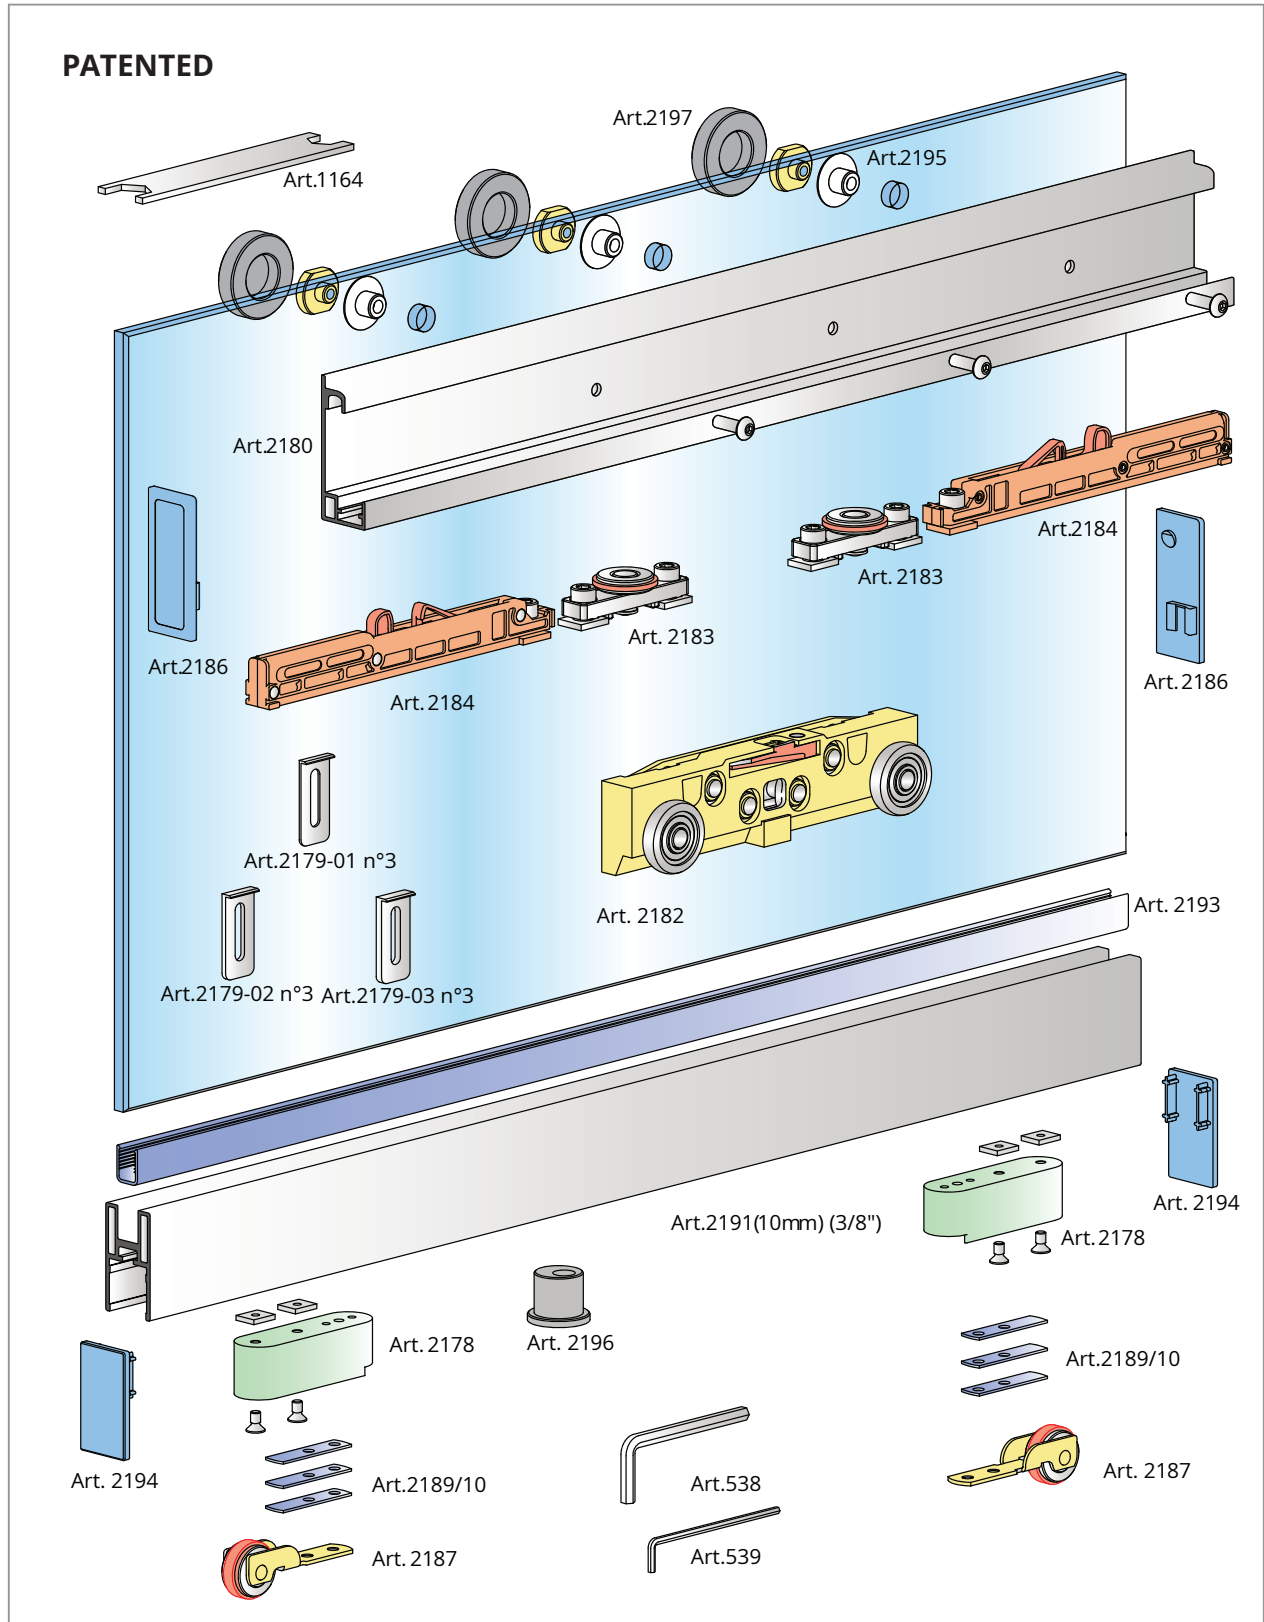

Magic Model

Patented concealed mechanism for sliding glass doors

Glass Magic with studs

Glass Magic with band

KIT and glass accessories 8mm-10mm (3/8")

Description of processes

Description of sizes and capacities

Placing accessories

Placing accessories

Placing accessories

Installation