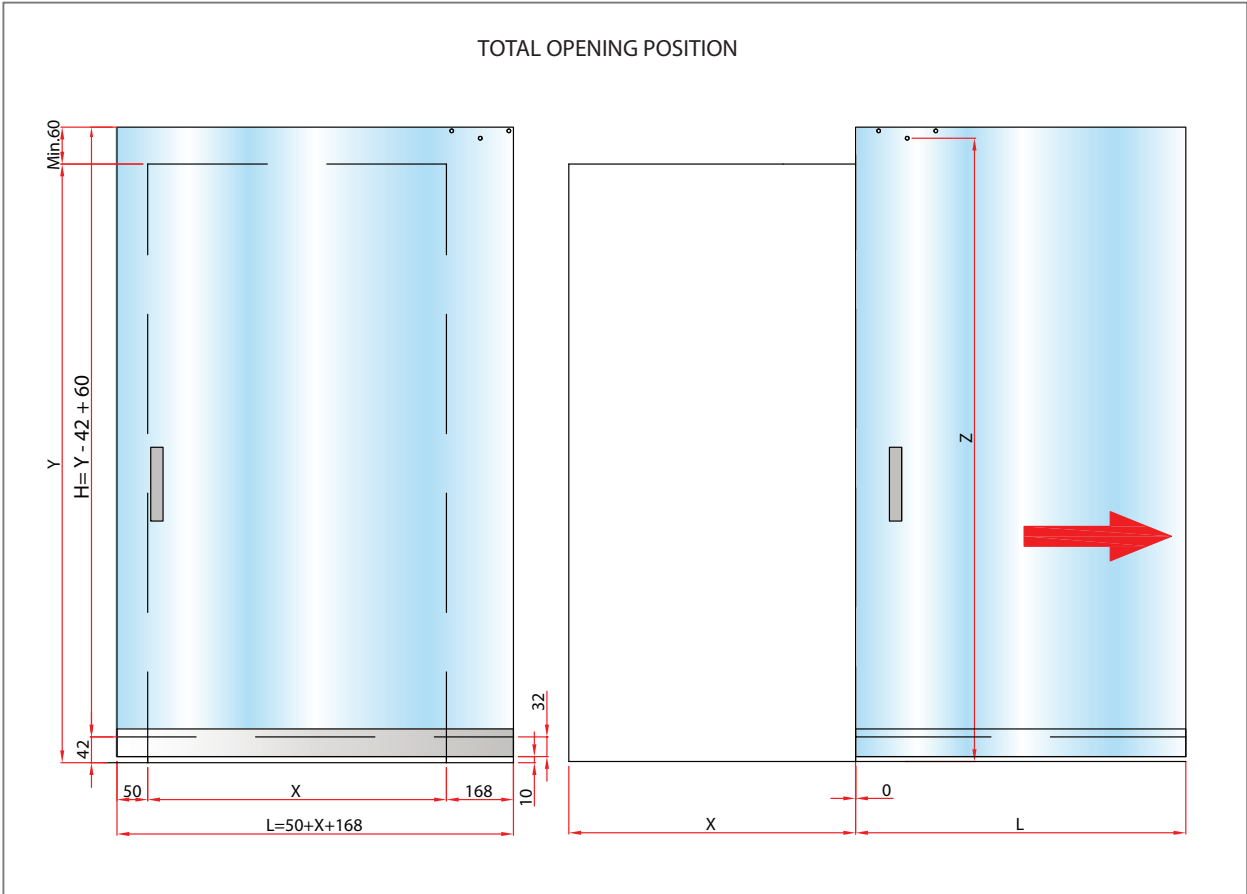

Placing accessories