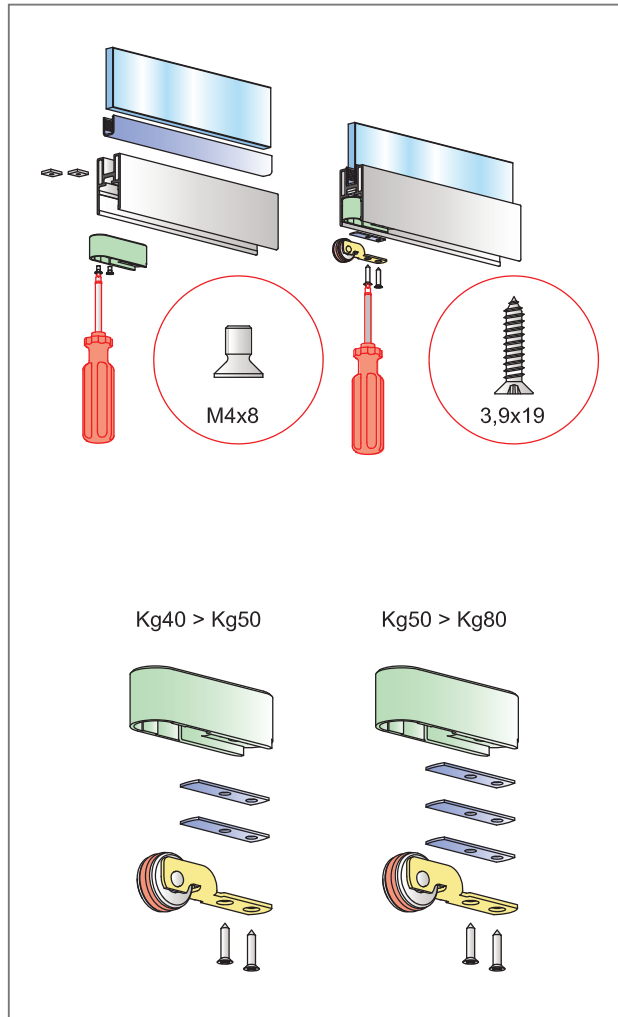

Magic Model

Patented concealed mechanism for sliding glass doors

Glass Magic with studs

Glass Magic with band

KIT and glass accessories 8mm-10mm (3/8")

Description of processes

Description of sizes and capacities

Placing accessories

Placing accessories

Placing accessories

Installation