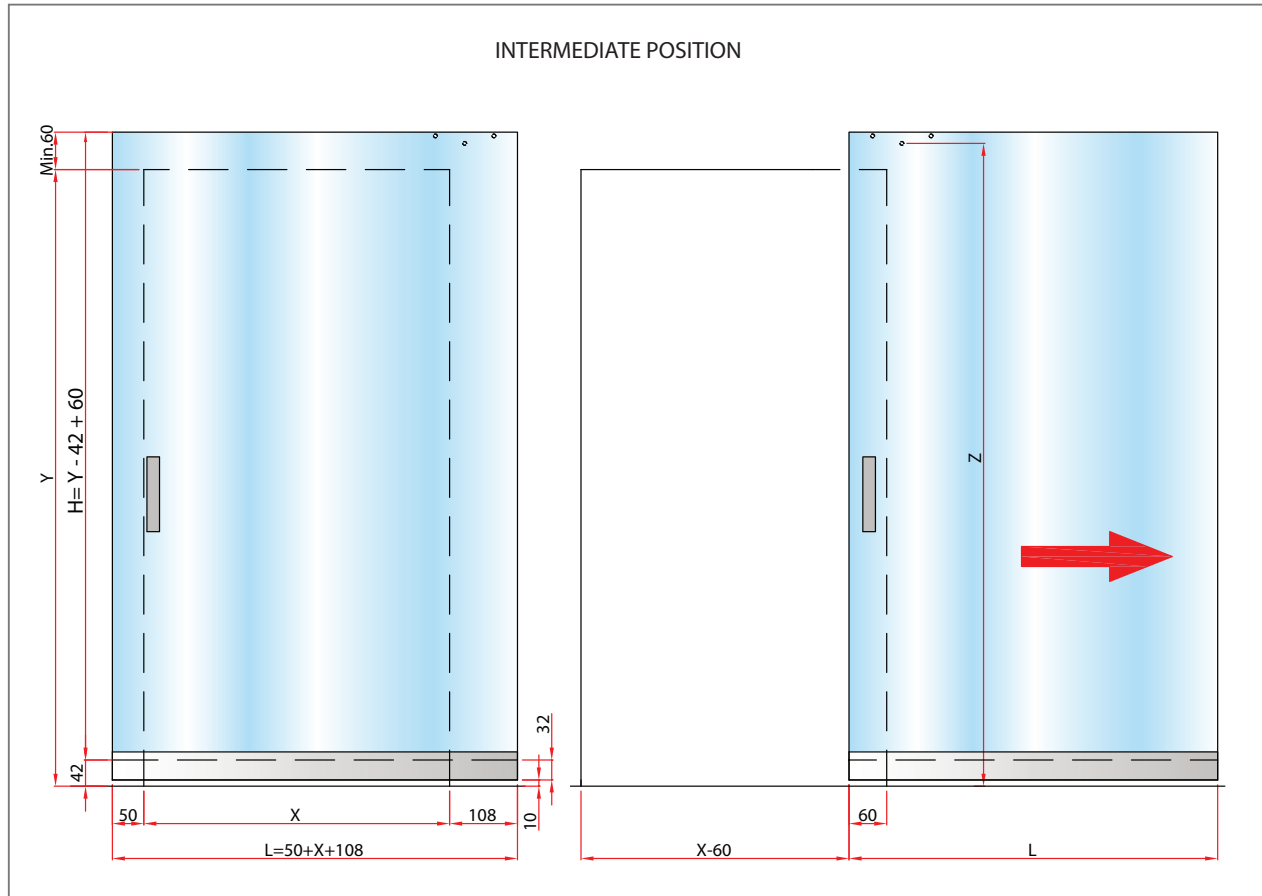

Placing accessories