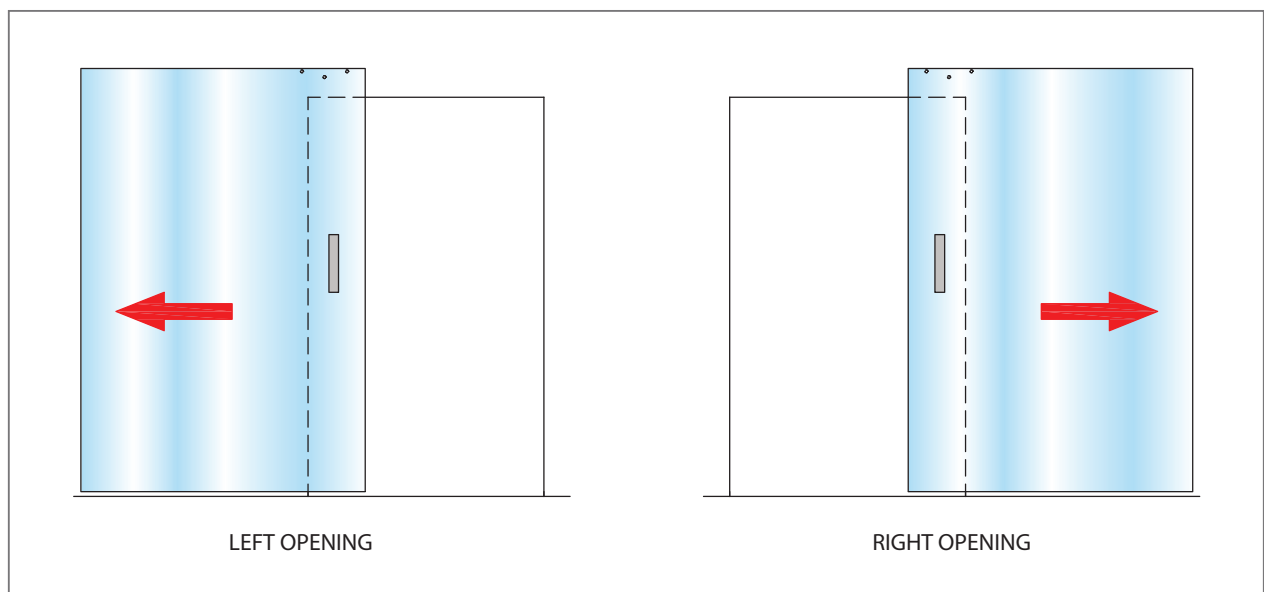

Magic Model

Patented concealed mechanism for sliding glass doors

Glass Magic with studs

Glass Magic with band

KIT and glass accessories 8mm-10mm (3/8")

Description of processes

Description of sizes and capacities