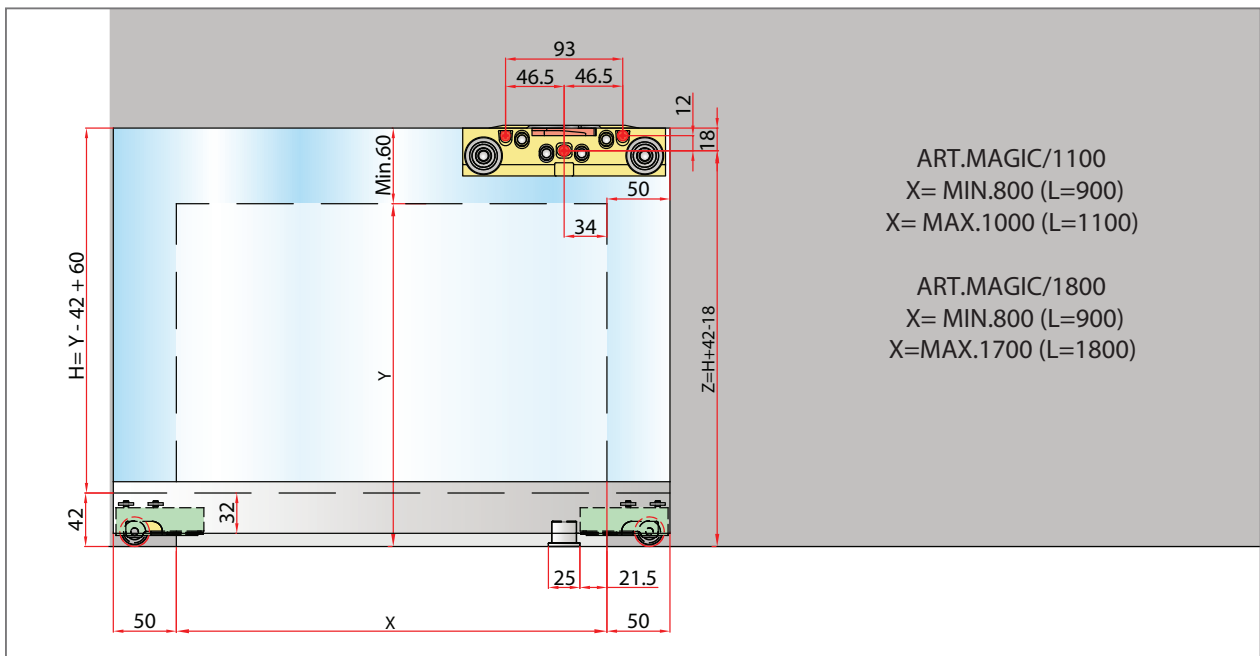

Placing accessories