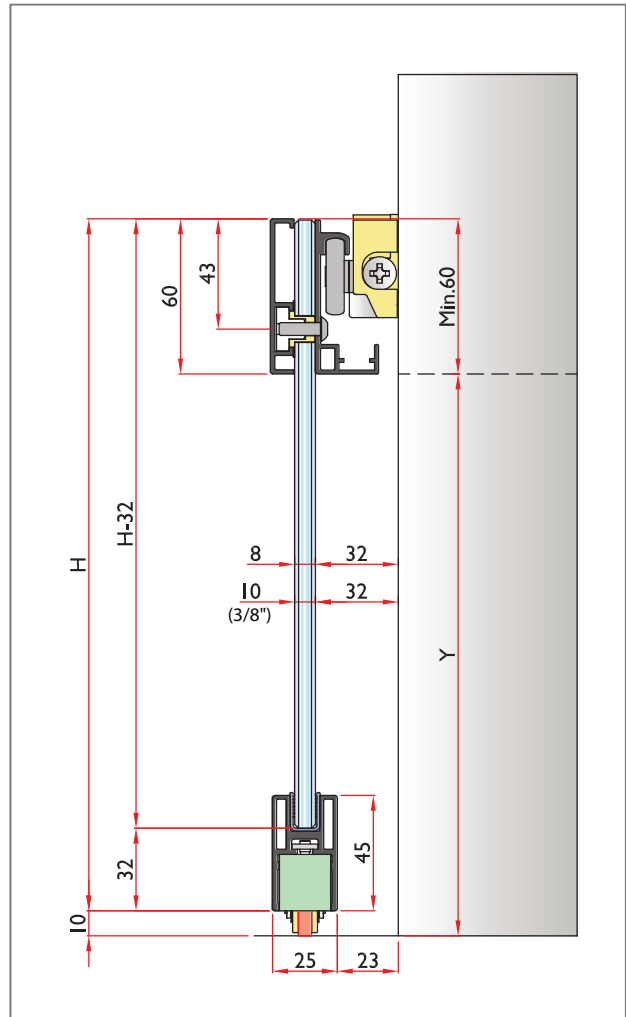

Magic Model

Patented concealed mechanism for sliding glass doors

Glass Magic with studs

Glass Magic with band

KIT and glass accessories 8mm-10mm (3/8")

Description of processes

Description of sizes and capacities