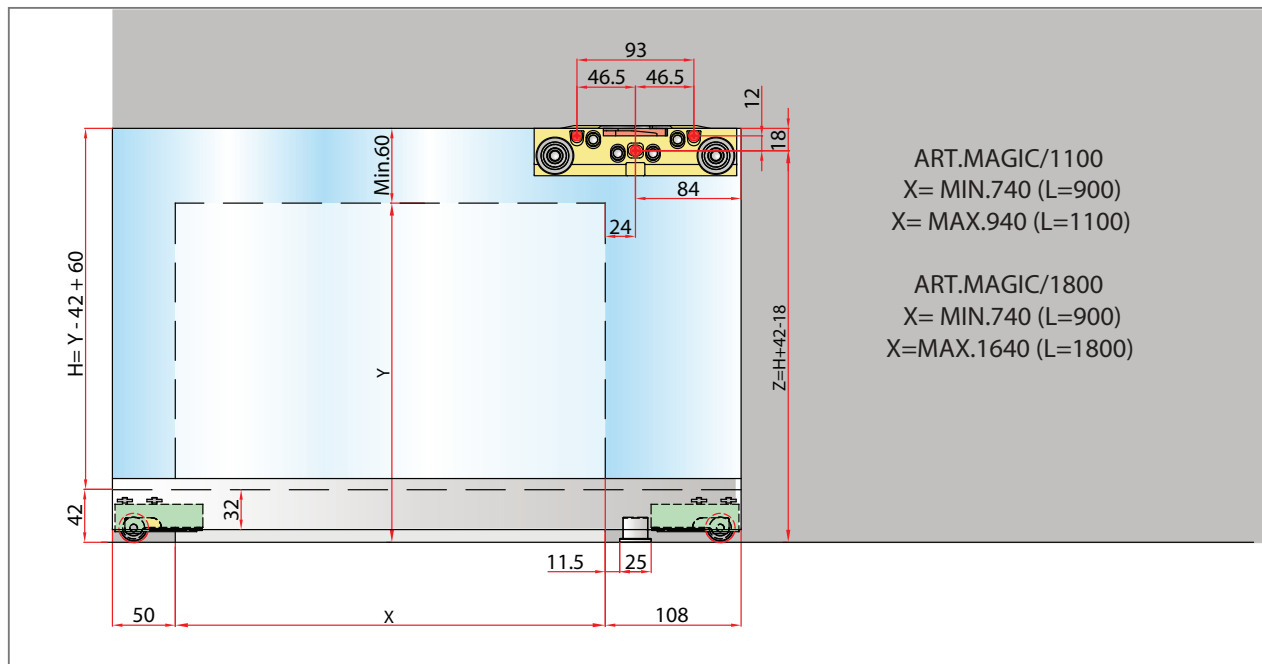

Placing accessories