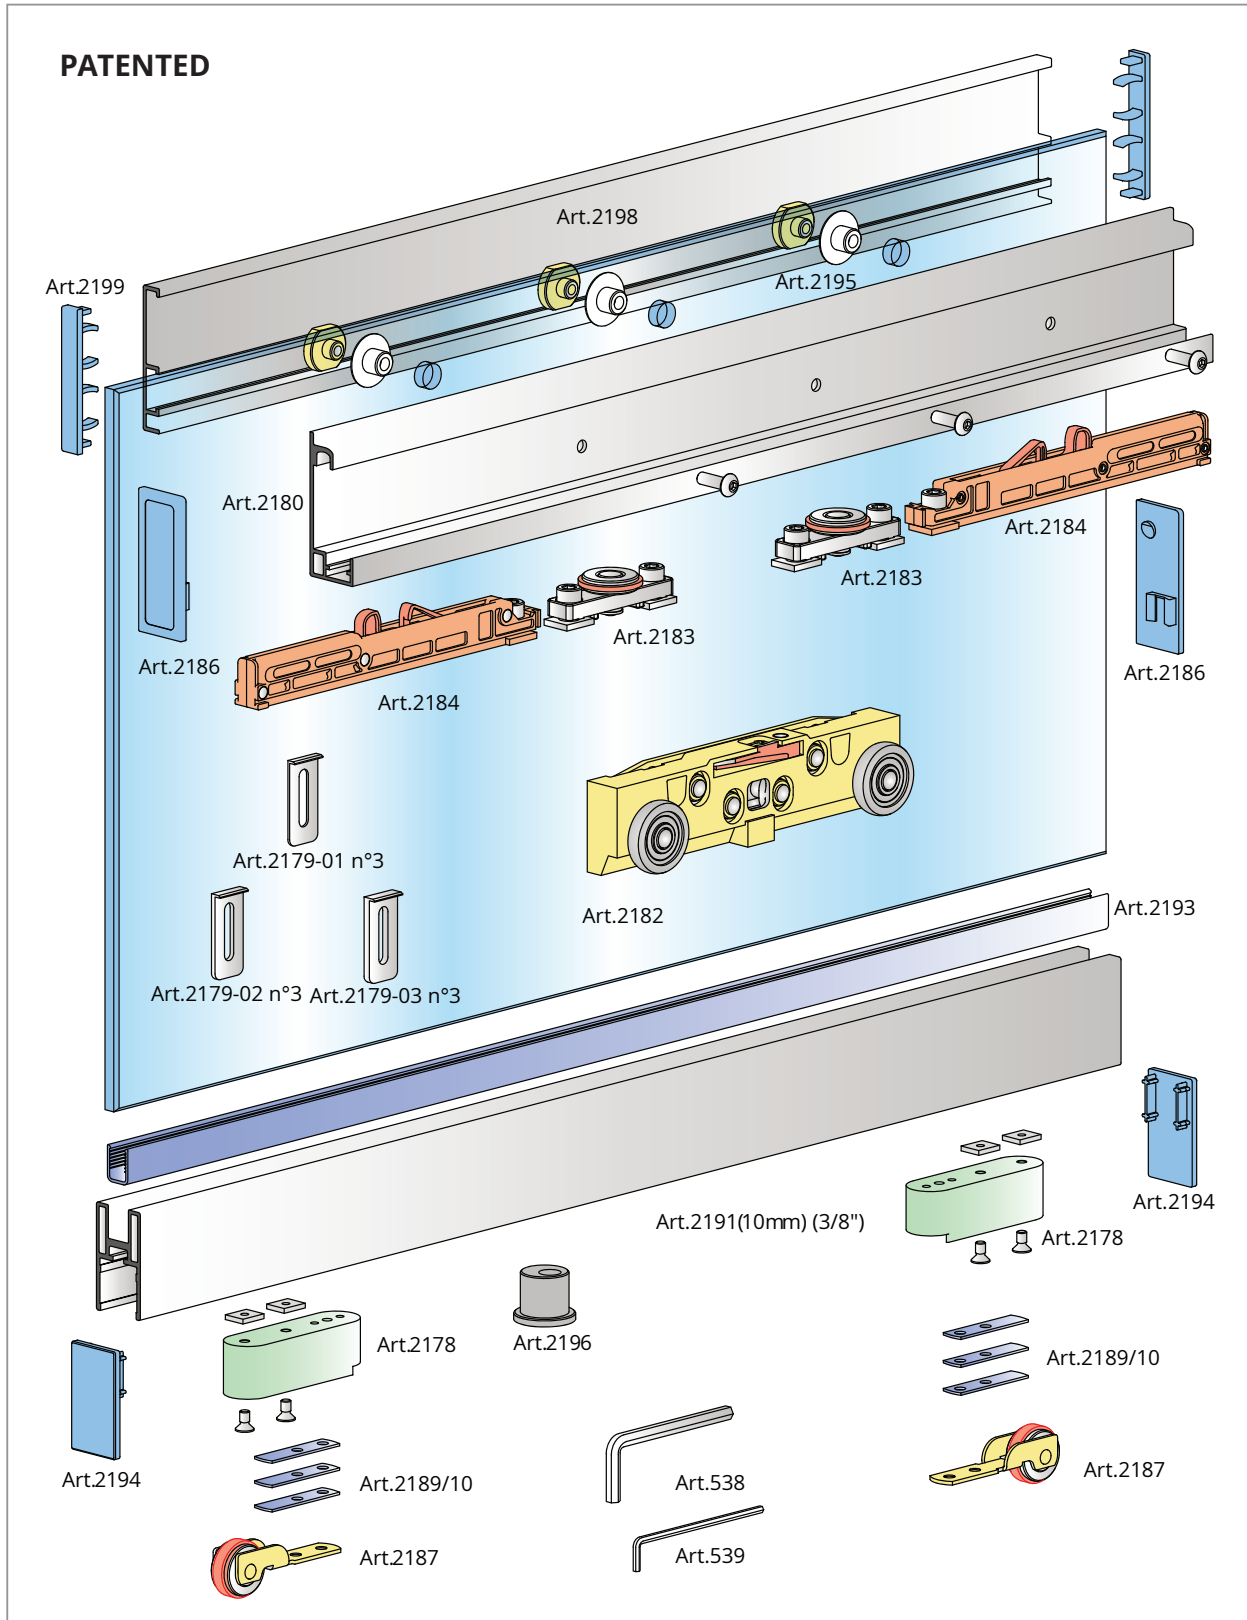

Magic Model

Patented concealed mechanism for sliding glass doors

Glass Magic with studs

Glass Magic with band

KIT and glass accessories 8mm-10mm (3/8")

Description of processes

Description of sizes and capacities

Placing accessories

Placing accessories

Placing accessories

Installation