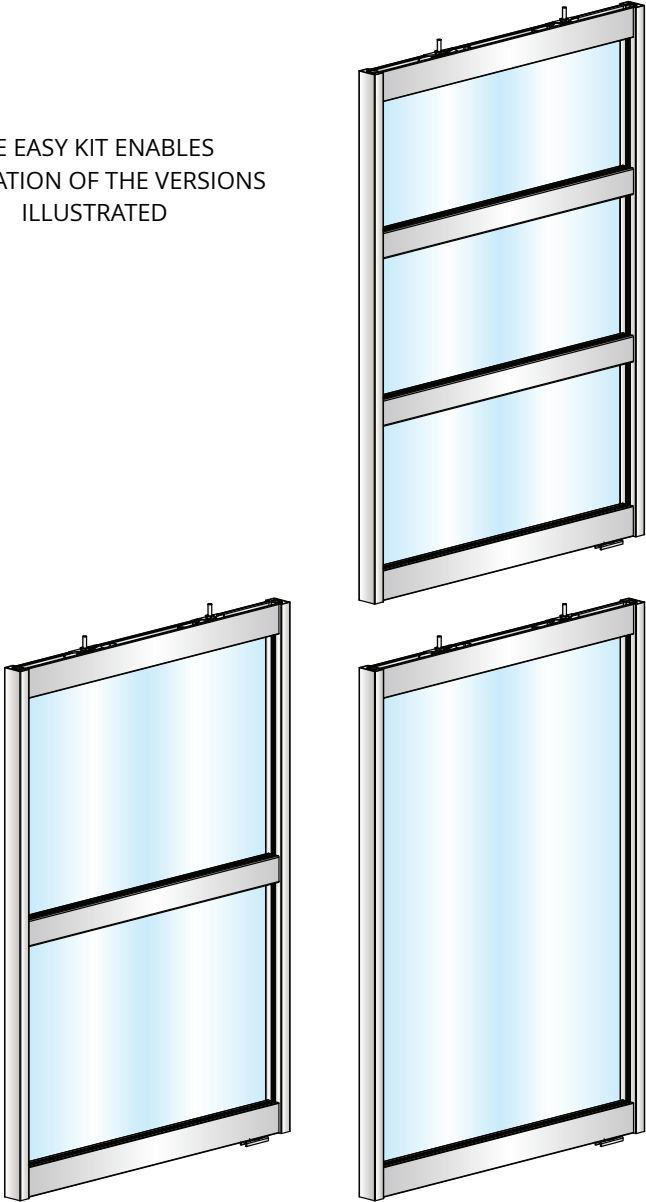

Aluminum Sliding Doors series 120/A

Systems for sliding doors with aluminum frame

ART.EASY/120/A
ART.EASY/120/E3

THE EASY KIT ENABLES
REALISATION OF THE VERSIONS
ILLUSTRATED

BLISTER