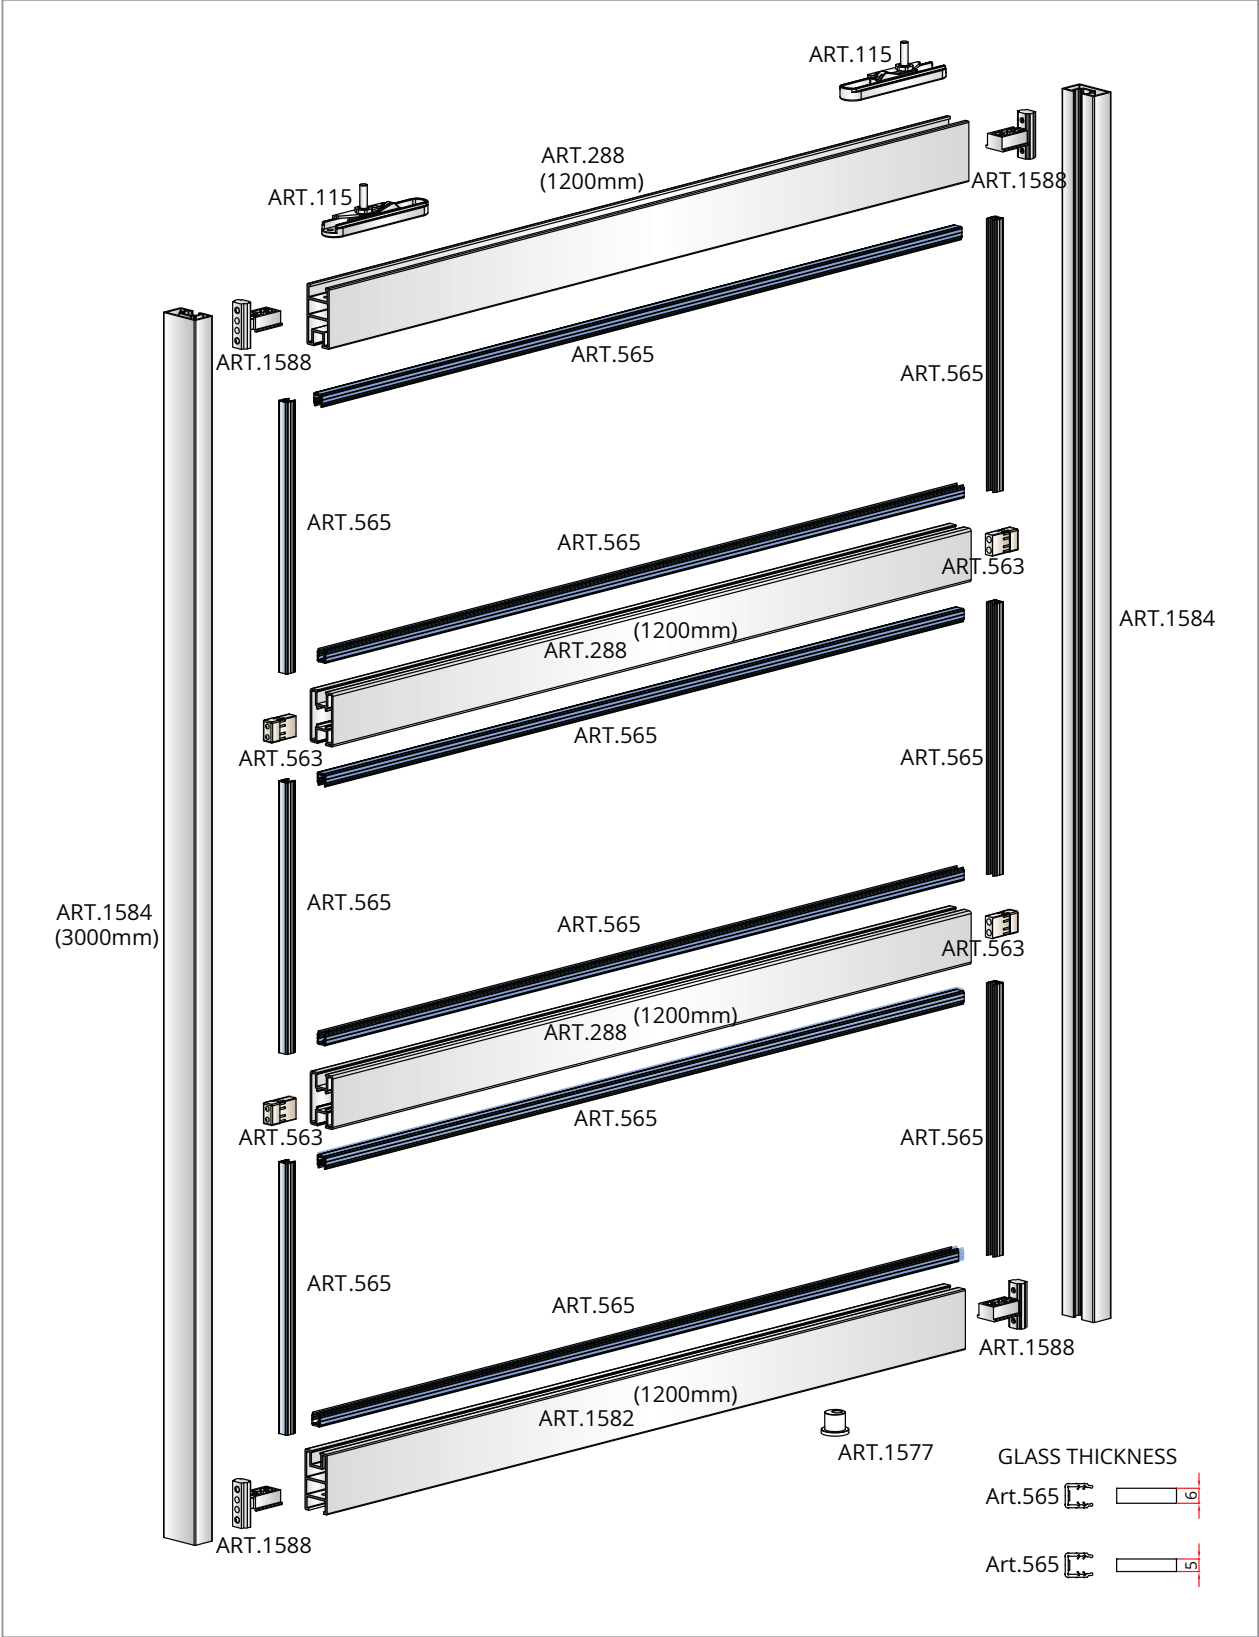

Aluminum Sliding Doors series 120/A

Systems for sliding doors with aluminum frame

ART.EASY/120/A
ART.EASY/120/E3

THE EASY KIT ENABLES
REALISATION OF THE VERSIONS
ILLUSTRATED

BLISTER