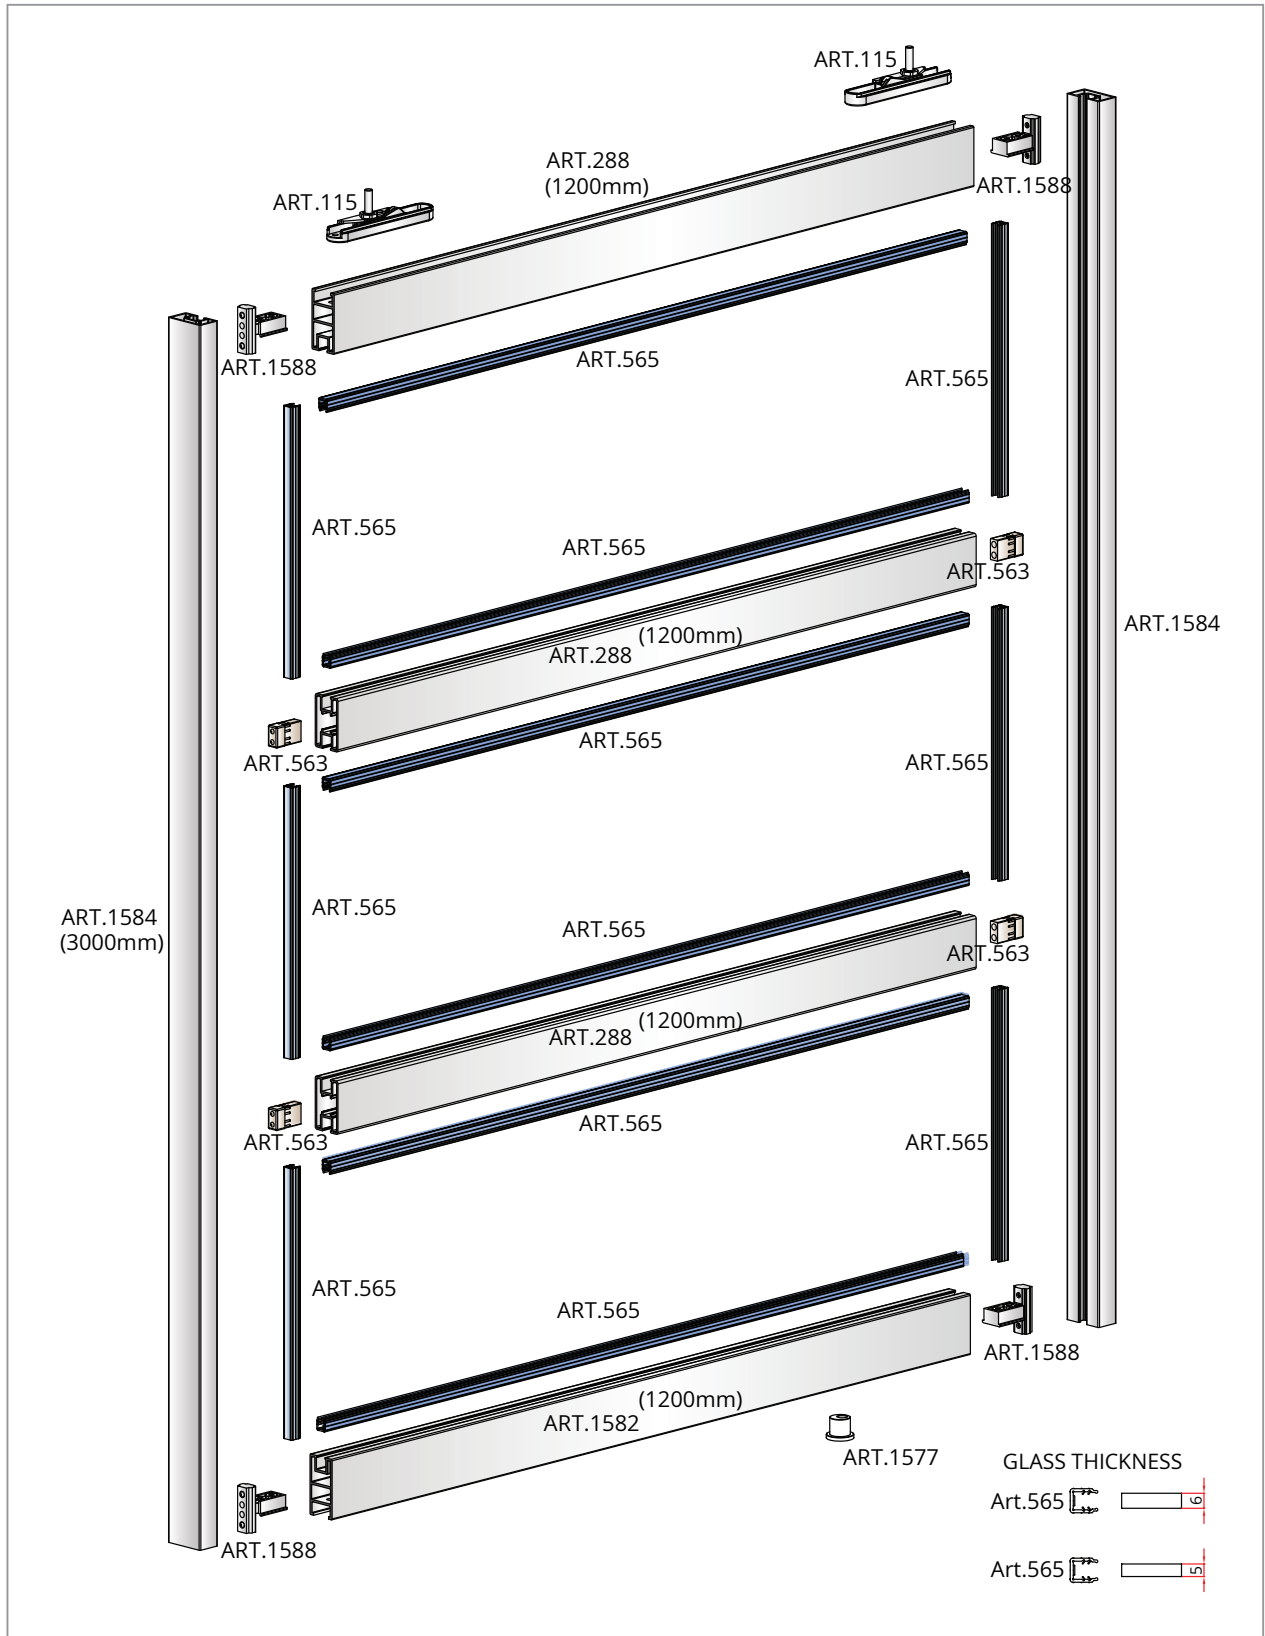

## Aluminum Sliding Doors series 110/210

Systems for sliding doors with aluminum frame

ART.EASY/120/A
ART.EASY/120/E3

THE EASY KIT ENABLES  
REALISATION OF THE VERSIONS  
ILLUSTRATED

The illustration shows a vertical aluminum profile on the left with various hardware components (rollers, brackets, and pins) attached to its side. To the right, three different door configurations are shown: a three-pane window, a two-pane window, and a single-pane door. Below these, a detailed cross-section of the profile is labeled 'BLISTER', showing the internal roller mechanism and the 'EASY KIT' components (red and yellow) that facilitate the installation of the different door types.

Accessories description