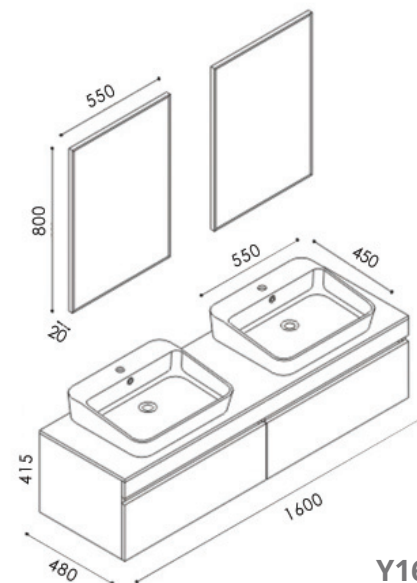

Available Finishes:

P. White	Wenge	Walnut	L. Oak
P. Grey	B. Wood	L. Walnut	S. Oak
P. Black	S. Grey	G. Walnut	G. Oak
Oak	Alamo Oak	Oak I	Oak II

Y1600