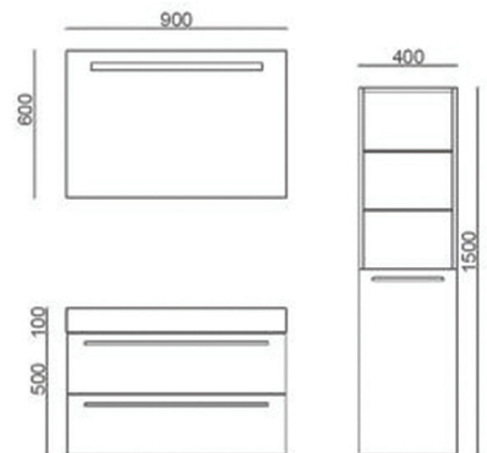

R900

Available Parts:

R900-1	BASIN	(W900 x H130 x D480)
R900-2	CABINET	(W894 x H500 x D476)
R900-3	MIRROR	(W900 x H600 x D70)
R900-4	STORAGE	(W400 x H1500 x D320)

Available Finishes:

P. White	Wenge	Walnut	L. Oak
P. Grey	B. Wood	L. Walnut	S. Oak
P. Black	S. Grey	G. Walnut	G. Oak
Oak	Alamo Oak	Oak I	Oak II

R900