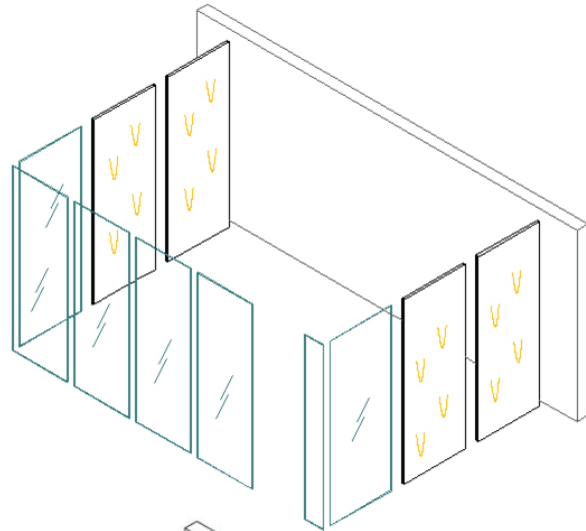

3 Steps:

- 1** Select the partition
- 2** Select connection and trim
- 3** Select the doors

3 Steps:

1 Select the partition

2 Select connection and trim

Important: The cost of ceiling connection is already included in the partition cost.

3 Select the doors

6200 Wall Partitions

HOW TO ORDER

	DRAWING	CODE	ITEM	DIMENSIONS (mm)	DESCRIPTION	QTY	COLOUR	U/COST	AMOUNT
STEP 1		HK55-PN2403-GT	HK55 Full height partition	2400 H x 300 W	Full clear tempered glass with ceiling connection and bottom connection				
		HK55-PN2409-GT	HK55 Full height partition	2400 H x 900 W	Full clear tempered glass with ceiling connection and bottom connection				
		HK55-PN2410-GT	HK55 Full height partition	2400 H x 1000 W	Full clear tempered glass with ceiling connection and bottom connection				
		HK55-PN2410-MFC	HK55 Full height partition	2400 H x 1000 W	Full MFC block with ceiling connection and bottom connection				
STEP 2		HK55-WSB24	Wall starter for Solid panel	2400 H	Including side groove and side pole, start the partition from wall				
		HK55-LCA24	Corner connection for glass panel	2400 H	Clear PVC connection				
		HK55-SCA24	Glass-Glass Straight connection	2400 H	Clear PVC connection				
		HK55-SCB24	Solid-Solid Straight connection	2400 H	Aluminum connection Pole				
		HK55-SCC24	Solid-Solid Straight connection	2400 H	Aluminum connection Pole				
STEP 3		HK55-GD2409	Glass door	2400 H x 900 W	12mm tempered glass with lock, ceiling connection and bottom connection				
TOTAL							\$		