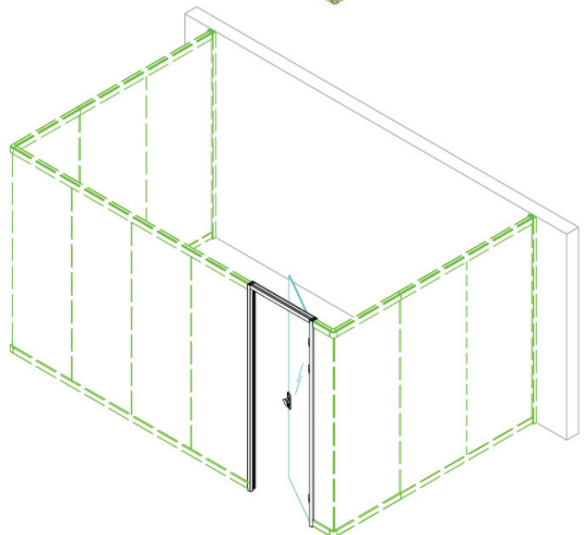

3 Steps:

- 1** Select the partition
- 2** Select connection and trim
- 3** Select the doors

3 Steps:

1 Select the partition

2 Select connection and trim

Important: The cost of ceiling connection is already included in the partition cost.

3 Select the doors

6200 Wall Partitions

HOW TO ORDER

	DRAWING	CODE	ITEM	DIMENSIONS (mm)	DESCRIPTION	QTY	COLOUR	U/COST	AMOUNT
STEP 1		HK55-PN2403-GT	HK55 Full height partition	2400 H x 300 W	Full clear tempered glass with ceiling connection and bottom connection				
		HK55-PN2409-GT	HK55 Full height partition	2400 H x 900 W	Full clear tempered glass with ceiling connection and bottom connection				
		HK55-PN2410-GT	HK55 Full height partition	2400 H x 1000 W	Full clear tempered glass with ceiling connection and bottom connection				
		HK55-PN2410-MFC	HK55 Full height partition	2400 H x 1000 W	Full MFC block with ceiling connection and bottom connection				
STEP 2		HK55-WSB24	Wall starter for Solid panel	2400 H	Including side groove and side pole, start the partition from wall				
		HK55-LCA24	Corner connection for glass panel	2400 H	Clear PVC connection				
		HK55-SCA24	Glass-Glass Straight connection	2400 H	Clear PVC connection				
		HK55-SCB24	Solid-Solid Straight connection	2400 H	Aluminum connection Pole				
		HK55-SCC24	Solid-Solid Straight connection	2400 H	Aluminum connection Pole				
STEP 3		HK55-GD2409	Glass door	2400 H x 900 W	12mm tempered glass with lock, ceiling connection and bottom connection				
TOTAL							\$		