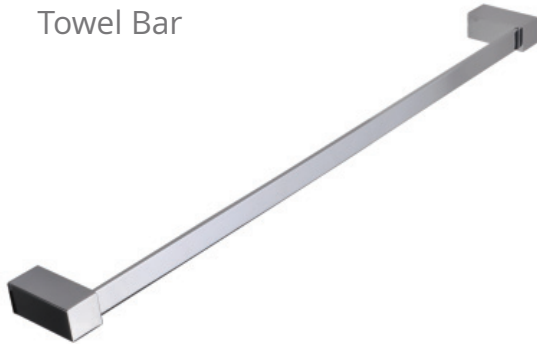

**24811**

Towel Bar

- ▶ Concealed Surface Mounting
- ▶ Mounting Hardware Included
- ▶ Lifetime Warranty
- ▶ Polished Chrome
- ▶ Sizes: 18" - #24810 24" - #24811

**24808**

Toilet Paper Holder

- ▶ Concealed Surface Mounting
- ▶ Mounting Hardware Included
- ▶ Lifetime Warranty
- ▶ Polished Chrome

**24831**

Single Towel

- ▶ Concealed Surface Mounting
- ▶ Mounting Hardware Included
- ▶ Lifetime Warranty
- ▶ Polished Chrome

**24817**

Single Hook

- ▶ Concealed Surface Mounting
- ▶ Mounting Hardware Included
- ▶ Lifetime Warranty
- ▶ Polished Chrome